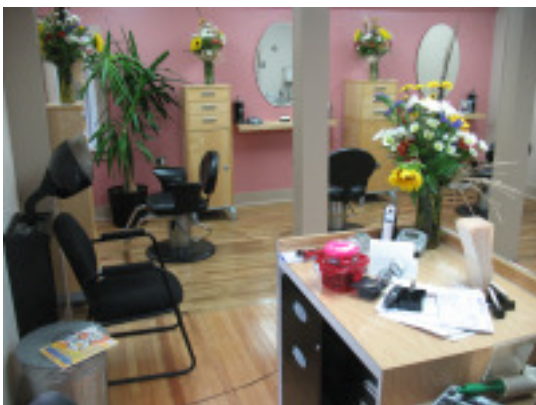

Clel's Place Hair Salon

Clel's Place opens in Clarks Summit - For immediate release August 11, 2008

Clel's Place, a favorite hair salon serving Lackawanna County since 1991 relocated to 120 Barrett Street in Clarks Summit, Pennsylvania, and has now reopened for business. Proprietor Clel DeAngelo and staff bring their experience and enthusiasm to the recently renovated Barrett Street location.

Located in Scranton's West Side for the past 17 years, Clel is originally from the Abington area, and is excited to return to her hometown. The new location offers improved salon facilities, handicap accessibility and parking. Clel's Place specializes in haircuts, coloring, perms and up-do's for your special occasions. Clel's offers a convenient location and a comfortable, family-friendly atmosphere.

For more information, contact Clel DeAngelo at Clel's Place, 120 Barrett Street, Clarks Summit, PA 18411. Call 570-585-2535 or visit clelspc.com

120 Barrett Street . Clarks Summit
570.585.2535