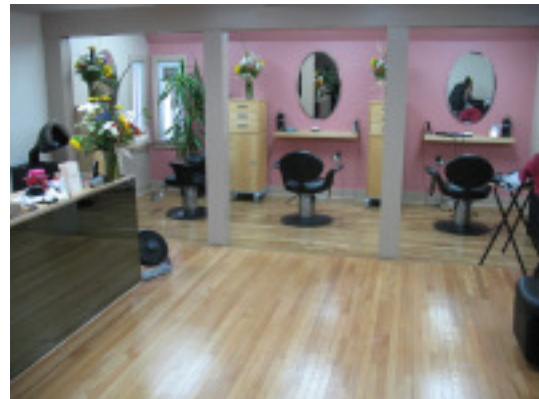

Clel's Place Hair Salon

Clel's Place opens in Clarks Summit - For immediate release August 11, 2008

Clel's Place, a favorite hair salon serving Lackawanna County since 1991 relocated to 120 Barrett Street in Clarks Summit, Pennsylvania, and has now reopened for business. Proprietor Clel DeAngelo and staff bring their experience and enthusiasm to the recently renovated Barrett Street location.

Located in Scranton's West Side for the past 17 years, Clel is originally from the Abington area, and is excited to return to her hometown. The new location offers improved salon facilities, handicap accessibility and parking. Clel's Place specializes in haircuts, coloring, perms and up-do's for your special occasions. Clel's offers a convenient location and a comfortable, family-friendly atmosphere.

For more information, contact Clel DeAngelo at Clel's Place, 120 Barrett Street, Clarks Summit, PA 18411. Call 570-585-2535 or visit clelspc.com

120 Barrett Street . Clarks Summit
570.585.2535